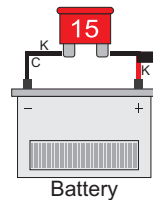

B	White
C	Black
F	Violet
K	Red
L	Azure
N	Blue
O	Brown
P	Orange
R	Pink
S	Grey
T	Green
Z	Yellow

Optional connection of the lubricator

Optional disconnect of the fuel pump

OBID-II connection diagram in at. no. 1

+12V from petrol injectors or +12V from ignition

Colors in the bundle of petrol injectors

1 cyl.	Yellow
2 cyl.	Green
3 cyl.	Red
4 cyl.	Violet

CONNECTION DIAGRAM