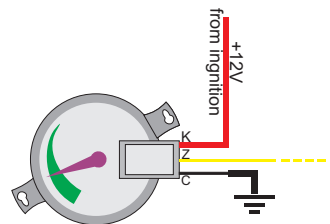

B	White
C	Black
F	Violet
K	Red
L	Azure
N	Blue
O	Brown
P	Orange
R	Pink
S	Grey
T	Green
Z	Yellow

Optional connection of the lubricator

Optional disconnect of the fuel pump

OBID-II connection diagram in at. no. 1

+12V from petrol injectors or +12V from ignition

Colors in the bundle of petrol injectors

1 cyl.	Yellow
2 cyl.	Green
3 cyl.	Red
4 cyl.	Violet

CONNECTION DIAGRAM