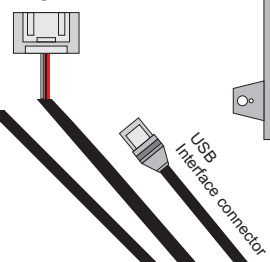

B	White
C	Black
F	Violet
K	Red
L	Azure
N	Blue
O	Brown
P	Orange
R	Pink
S	Grey
T	Green
Z	Yellow

Optional connection of the lubricator

Optional disconnect of the fuel pump

OBID-II connection diagram in at. no. 1

+12V from petrol injectors or +12V from ignition

Colors in the bundle of petrol injectors

1 cyl.	Yellow
2 cyl.	Green
3 cyl.	Red
4 cyl.	Violet

CONNECTION DIAGRAM