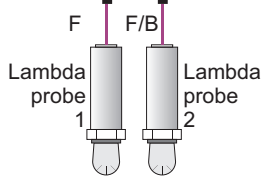

B	White
C	Black
F	Violet
K	Red
L	Azure
N	Blue
O	Brown
P	Orange
R	Pink
S	Grey
T	Green
Z	Yellow

Optional connection of the lubricator

Optional disconnect of the fuel pump

OBID-II connection diagram in at. no. 1

+12V from petrol injectors or +12V from ignition

Colors in the bundle of petrol injectors

1 cyl.	Yellow
2 cyl.	Green
3 cyl.	Red
4 cyl.	Violet

CONNECTION DIAGRAM