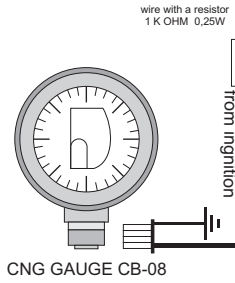

B	White
C	Black
F	Violet
K	Red
L	Azure
N	Blue
O	Brown
P	Orange
R	Pink
S	Grey
T	Green
Z	Yellow

Optional connection of the lubricator

Optional disconnect of the fuel pump

OBID-II connection diagram in at. no. 1

+12V from petrol injectors or +12V from ignition

Colors in the bundle of petrol injectors

1 cyl.	Yellow
2 cyl.	Green
3 cyl.	Red
4 cyl.	Violet

CONNECTION DIAGRAM