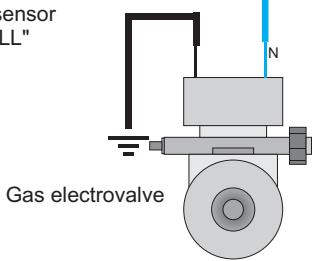

B	White
C	Black
F	Violet
K	Red
L	Azure
N	Blue
O	Brown
P	Orange
R	Pink
S	Grey
T	Green
Z	Yellow

Optional connection of the lubricator

Optional disconnect of the fuel pump

OBID-II connection diagram in at. no. 1

+12V from petrol injectors or +12V from ignition

Colors in the bundle of petrol injectors

1 cyl.	Yellow
2 cyl.	Green
3 cyl.	Red
4 cyl.	Violet

CONNECTION DIAGRAM