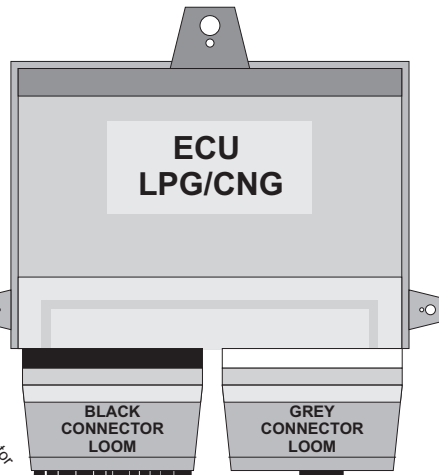

B	White
C	Black
F	Violet
K	Red
L	Azure
N	Blue
O	Brown
P	Orange
R	Pink
S	Grey
T	Green
Z	Yellow

Optional connection of the lubricator

Optional disconnect of the fuel pump

OBID-II connection diagram in at. no. 1

+12V from petrol injectors or +12V from ignition

Colors in the bundle of petrol injectors

1 cyl.	Yellow
2 cyl.	Green
3 cyl.	Red
4 cyl.	Violet

CONNECTION DIAGRAM