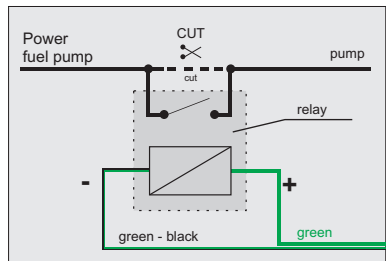

B	White
C	Black
F	Violet
K	Red
L	Azure
N	Blue
O	Brown
P	Orange
R	Pink
S	Grey
T	Green
Z	Yellow

Optional connection of the lubricator

Optional disconnect of the fuel pump

OBID-II connection diagram in at. no. 1

+12V from petrol injectors or +12V from ignition

Colors in the bundle of petrol injectors

1 cyl.	Yellow
2 cyl.	Green
3 cyl.	Red
4 cyl.	Violet

CONNECTION DIAGRAM