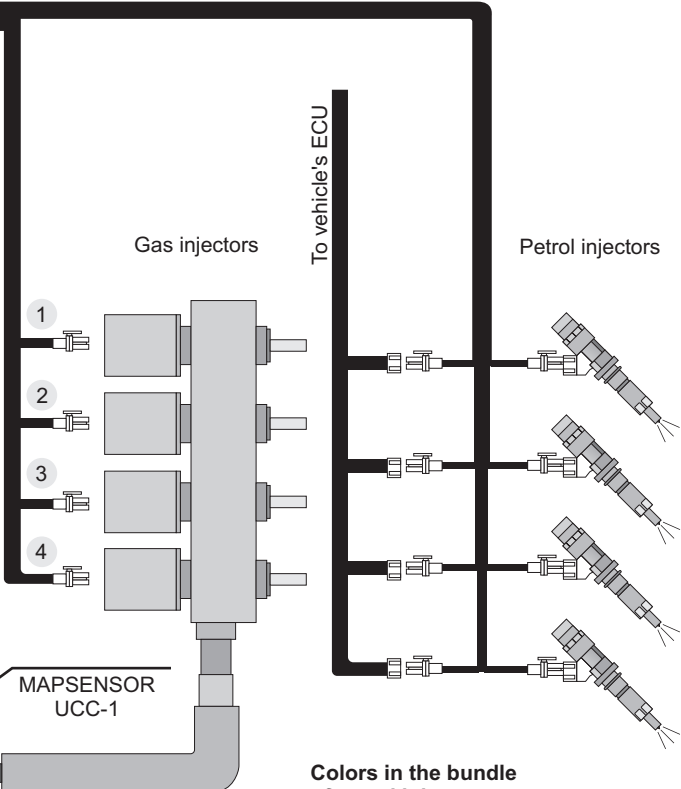

B	White
C	Black
F	Violet
K	Red
L	Azure
N	Blue
O	Brown
P	Orange
R	Pink
S	Grey
T	Green
Z	Yellow

Optional connection of the lubricator

Optional disconnect of the fuel pump

OBID-II connection diagram in at. no. 1

+12V from petrol injectors or +12V from ignition

Colors in the bundle of petrol injectors

1 cyl.	Yellow
2 cyl.	Green
3 cyl.	Red
4 cyl.	Violet

CONNECTION DIAGRAM