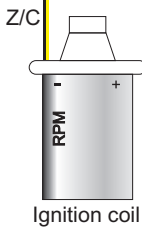

B	White
C	Black
F	Violet
K	Red
L	Azure
N	Blue
O	Brown
P	Orange
R	Pink
S	Grey
T	Green
Z	Yellow

Optional connection of the lubricator

Optional disconnect of the fuel pump

OBID-II connection diagram in at. no. 1

+12V from petrol injectors or +12V from ignition

Colors in the bundle of petrol injectors

1 cyl.	Yellow
2 cyl.	Green
3 cyl.	Red
4 cyl.	Violet

CONNECTION DIAGRAM