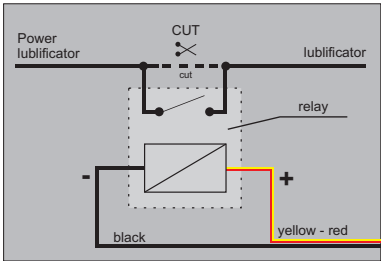

B	White
C	Black
F	Violet
K	Red
L	Azure
N	Blue
O	Brown
P	Orange
R	Pink
S	Grey
T	Green
Z	Yellow

Optional connection of the lubricator

Optional disconnect of the fuel pump

OBID-II connection diagram in at. no. 1

+12V from petrol injectors or +12V from ignition

Colors in the bundle of petrol injectors

1 cyl.	Yellow
2 cyl.	Green
3 cyl.	Red
4 cyl.	Violet

CONNECTION DIAGRAM